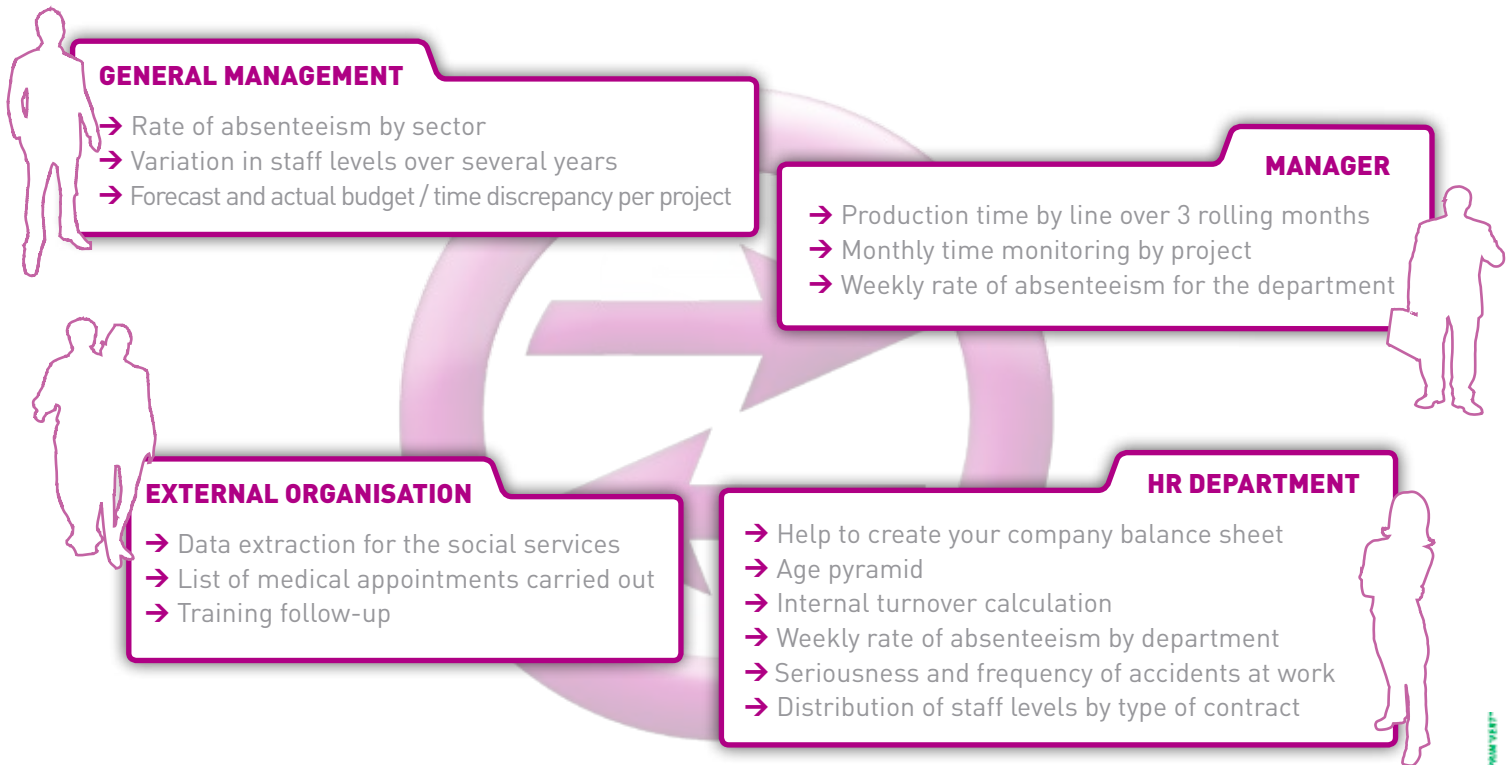

What is a data warehouse?

- → A **logged** database to monitor data progress over time
- → A **functional** and **"task"** database to facilitate the use of HR data

What data can be synchronised in the warehouse?

- → All employee-related HR information (personal, professional and administrative data)
- → Time and attendance totals, absence balance/counters, etc.

Examples of reporting that can be produced thanks to Kelio Data

What are the web services for?

→ The web services are supported by **technological data exchange standards** that are widely used in the IT world.

→ With the web services, Kelio DATA provides you with **the best real time standard interfacing** with your third party or decision-making applications.

The key features of the web services:

- ⊕ **PERFORMANCE & SECURITY** guaranteeing integrity for your data
- ⊕ **SIMPLICITY** of technologies and standards recognised and accepted by all players on the IT market
- ⊕ **OPENNESS** with HTTP access to Web services
- ⊕ **INDEPENDENCE** from Bodet to create your own data exchanges in your information system

Autoclock Systems Ltd
93/97 Second Avenue
Heaton
Newcastle upon Tyne, NE6 5XT
Tel: 0191 2761611, Fax: 0191 2761611
Web: www.autoclocksystems.co.uk
Email: sales@autoclocksystems.co.uk