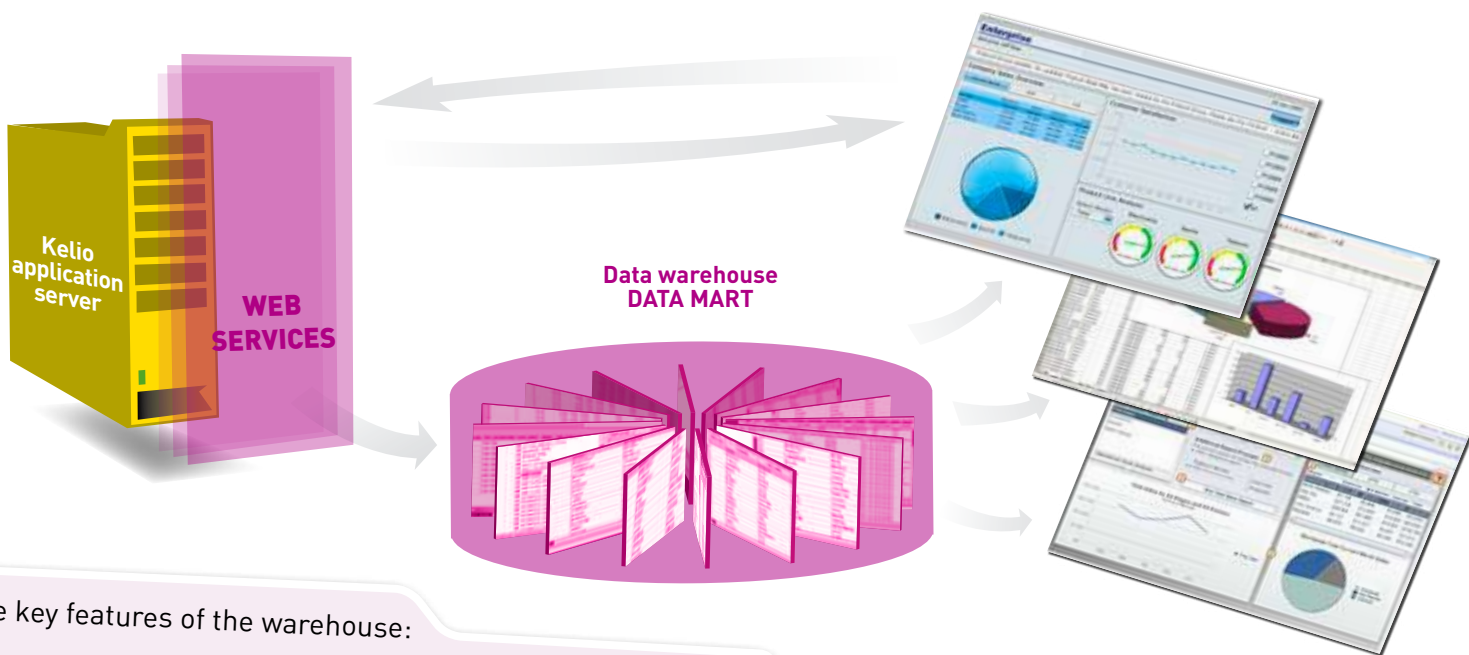

# Kelio Data

Kelio processing at the heart  
of your information system

Kelio Data is a powerful data warehouse that allows you to use your decision-making tools to develop reporting that is adapted to suit the different players within your organisation.

## Our technology helps you make decisions

The key features of the warehouse:

- ⊕ **ACCESSIBILITY** with storage by functional theme
- ⊕ **FLEXIBILITY AND ACCURACY** for data synchronisation
- ⊕ **COMPATIBILITY** with Firebird®, SQL server®, Oracle®
- ⊕ **INDEPENDENCE** from Bodet to create your own management indicators or data consolidations

### Decision-making analysis tools

Such as Business object®, Crystal Report®, Cognos®, Hyperion®, SAS®, Harry software® and many more.

With Kelio DATA you can create your own data warehouse which will enable you to extract and record the historical data you may require. You can connect using Excel® or any other query, reporting or analysis tool to make your own summary reports.

## What is a data warehouse?

- A **logged** database to monitor data progress over time
- A **functional** and **"task"** database to facilitate the use of HR data